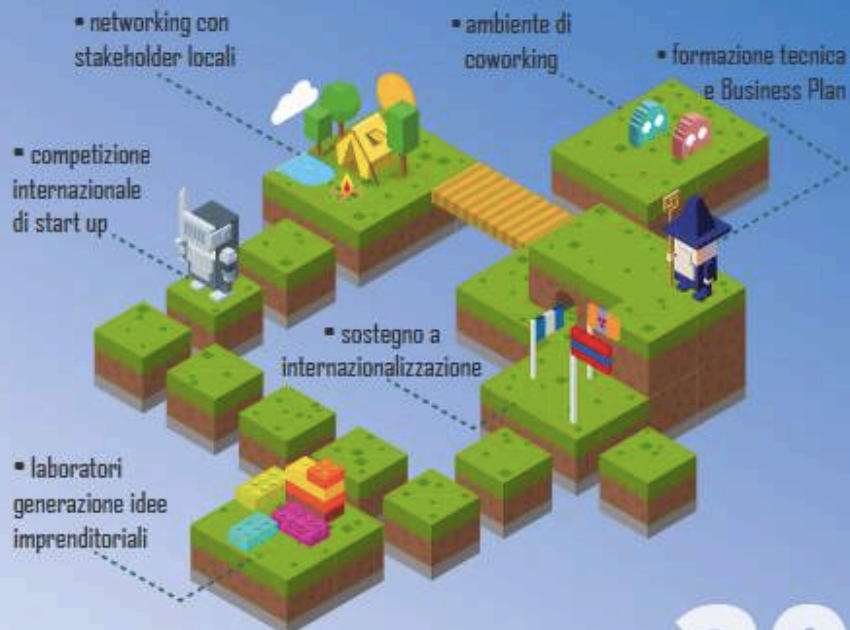

at least 15 participants

Exchanges Brno +
Cracow

Finals Vienna Apr 19

The 3rd Cohort

Training & Mentoring

- @ the Playpark in VR & via Web
- From November 18 to March 19
- 2 afternoons per week (Mo + Th)

Exchanges

- Kracow to Verona
28.01-01.02.2019
- **Verona to Brno**
11-15.02.2019

Final pitching

- The 2 best business idea
- **Vienna 4-5.04.2019**

Interreg
CENTRAL EUROPE

REGIONE DEL VENETO

CERlecon

2018

selezioni terza edizione agosto-ottobre